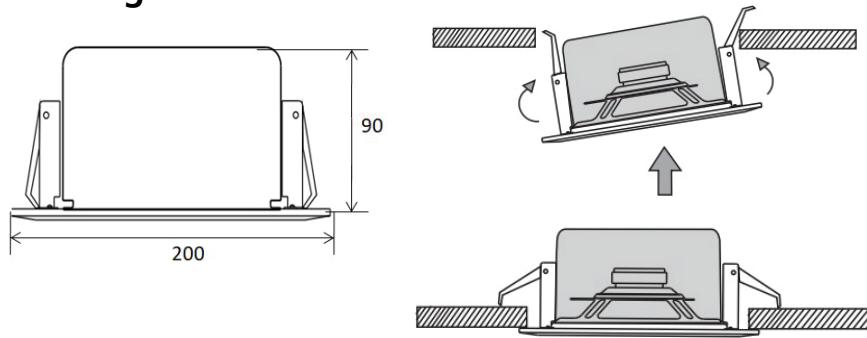

Technical Specifications

Model No	AP-C11
Description	6.5" Ceiling Speaker
100V Power Taps	6-3W
Frequency Response	100-18KHz
SPL(@1W/m)	90±3dB
Speaker Unit	6.5" full range paper cone
Cutout Size	Ø175mm
Dimension	Ø200×90mm
Material	Metal enclosure, metal grill and metal fire dome in white
Weight	0.9kg

Dimension & Mounting: