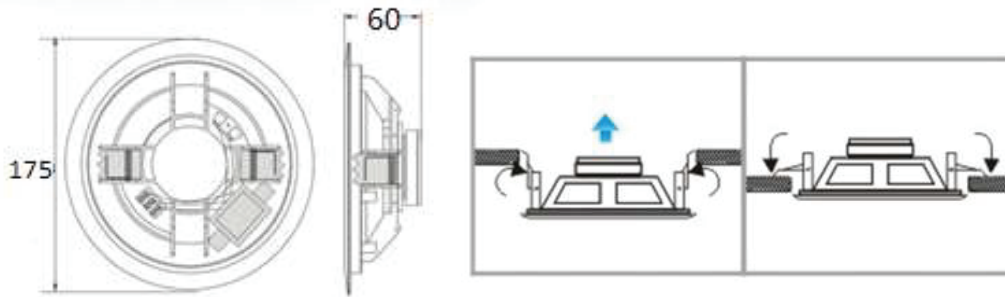

Commercial Building

School Campus

Transportation

Technical Specifications

Model No	AP-C12
Description	5" Ceiling Speaker
100V Power Taps	6-3W
Frequency Response	100-15KHz
SPL(@1W/m)	90±3dB
Speaker Unit	5" full range paper cone
Cutout Size	Ø150mm
Dimension	Ø175×60mm
Material	ABS enclosure and metal grille in white
Weight	0.5kg

Dimension & Mounting:

Frequency Response & Impedance: