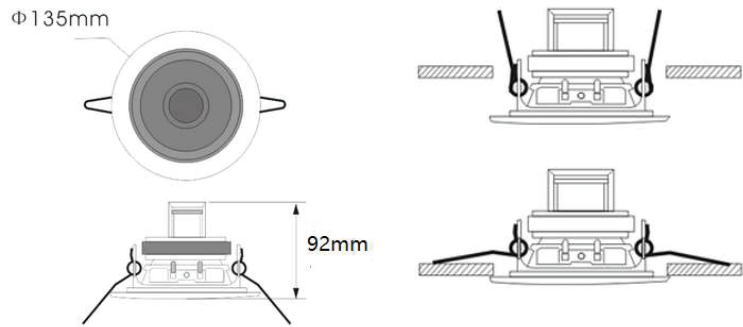

4" Ceiling Speaker AP-C13

AP-C13 4" Ceiling Speaker

Features :

- Commercial waterproof ceiling speaker with transformer
- Spot mini size ceiling speaker
- Compact size consistent with spot lighting and architectural design
- 100V power taps 6-3W
- 4" full range driver unit
- Stainless painted steel enclosure and steel grille in white
- In-ceiling quick installation by spring clip

Commercial Building

School Campus

Transportation

Technical Specifications

Model No	AP-C13
Description	4" Ceiling Speaker
100V Power Taps	6-3W
Frequency Response	90-15KHz
SPL(@1W/m)	90±3dB
Speaker Unit	4" full range driver unit
Cutout Size	Ø110mm
Dimension	Ø135×92mm
Material	Stainless painted steel enclosure and steel grille in white
Weight	0.65kg

Dimension & Mounting:

Frequency Response & Impedance: