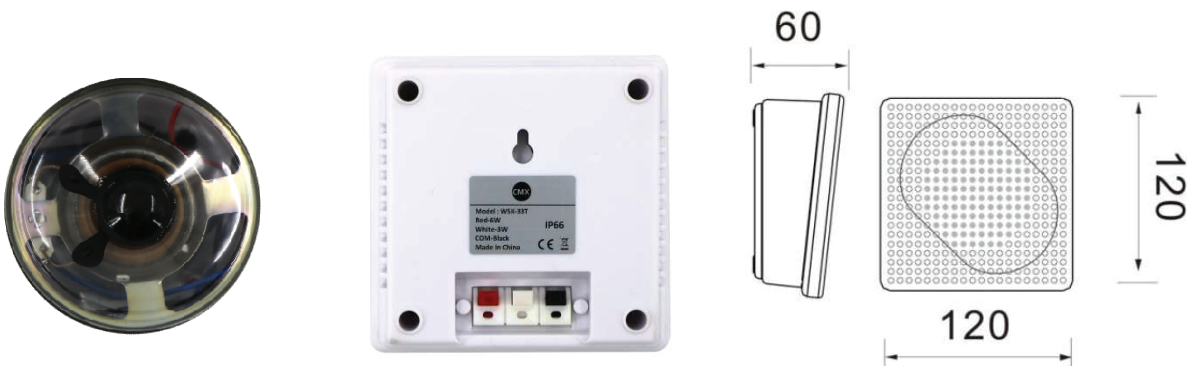

3" Waterproof Wall Mount Speaker AP-W45

AP-W45 3" Waterproof Wall Mount Speaker

Features :

- Commercial PA system wall mount speaker with 100V/70V transformer
- Waterproof wall mount speaker of full sealed finish
- Ideal for SPA, washroom, shower room and clean room background music system
- Rated power output 3W-1.5W at 100V
- 3" full range waterproof plastic driver unit
- Waterproof level of IP66
- Line input 100V or 70V
- ABS enclosure and ABS grille in white
- Quick installation by screw hanging hole

Commercial Building

School Campus

Transportation

Technical Specifications

Model No	AP-W45
Description	3" Waterproof Wall Mount Speaker
Power Taps	3W-1.5W
Line Input	100V or 70V
Frequency Response	150-12KHz
SPL(@1W/m)	89dB±3dB
Speaker Unit	3" full range waterproof plastic driver unit
IP Rate	Waterproof IP66
Dimension	120×120×60(H)mm
Material	ABS enclosure and ABS grille in white
Mounting Way	Quick installation by screw hanging hole
Weight	0.4kg

Side View & Dimension:

Frequency VS SPL Diagrams: