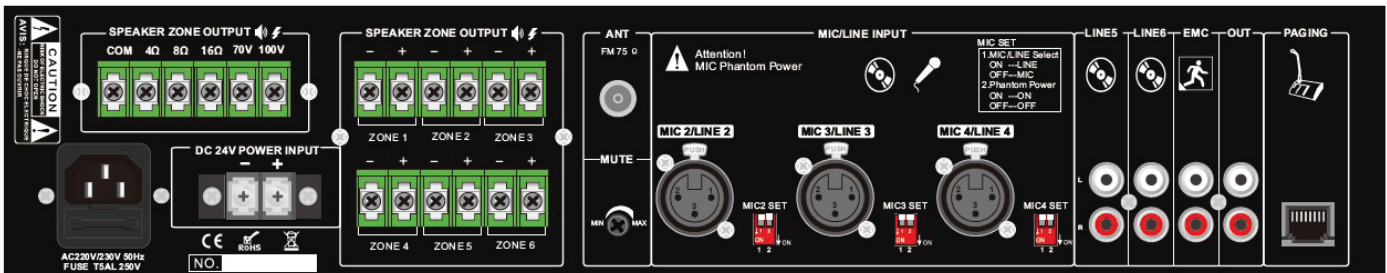

Rear Panel: