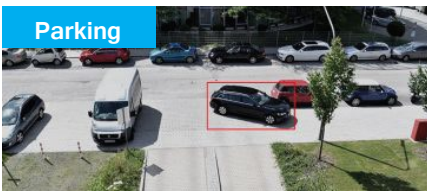

Parking

The application detects illegal parking with pre-defined restricted zones, speed limit settings.

Ideal for VIP parking Zone, No Parking Zone, Special Allocated Parking Zone, Parliament House.