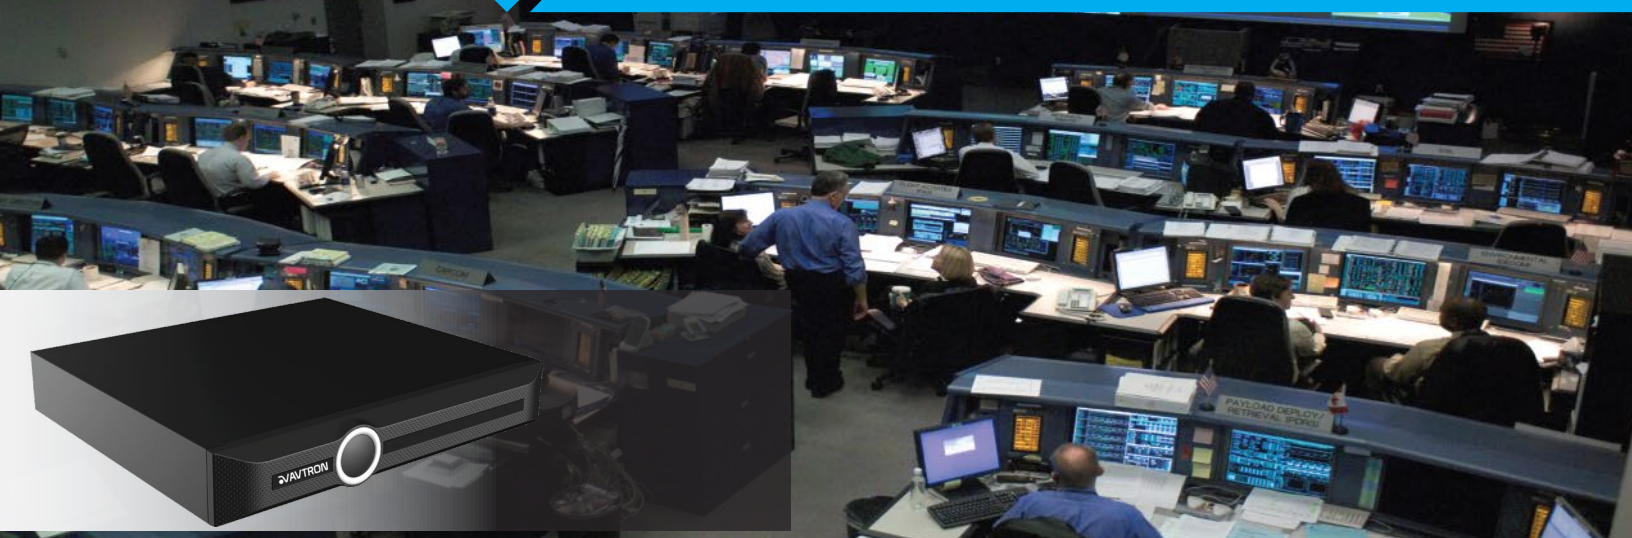

Compact NVR AM-S105-UHD 5CH H.265+ Stand Alone NVR

Superior Engineering Design & Sensational Image Quality

AM-S105-UHD 5CH H.265+ Stand Alone NVR

H.265+ VIDEO
COMPRESSION

HDMI

VGA

VIDEO
ANALYTICS

ANR

SMART RECORD
& PLAYBACK

AUDIO
IN/OUT

P2P CLOUD

Features :

- Latest H.265+ HEVC Hardware compression with built In Video Intelligent Analysis
- Supports 6MP/5MP/4MP/3MP/1080P/720P/4CIF IP Camera Input
- 5Ch Real-time display on Single screen(AM-S105-UHD)
- Up to 10TB storage capacity
- All 5Ch iVA video analysis(AVTRON iCRY Series)
- Supports ANR Function, I-Frame Recording, Smart Record and Smart Search, Record file tag, Recording Encryption
- HDMI(2560x1440P) & VGA resolution up to 1080P output
- 256Ch CMS Software, Supports up to 150CH Viewing at single Screen others 100CH/80CH/64CH/49CH/36CH/25CH/16CH & many more
- P2P secure cloud monitoring on iOS,IPAD,Android handsets, Alert management
- Configuration Setting Control via Locally & Remotely by IE or CMS
- Network protocol TCP/UDP/MULTICAST/DDNS & many more IP Protocol, Auto Search with iCRY Series Camera
- Supports Email, FTP, Recording, PTZ movement, Tour, Alarm, Buzzer, when Motion, Video Loss, Video Blind, etc.
- Back UP Through USB Flash drive/HDD/CD&DVD-RW/SATA Burner/Network download
- Quick Playback & Back up, Customized GUI Display, Complete PTZ Control(Preset, Cruise, Pattern & many more)
- Lowest Power Consumption, Compact Metal enclosure