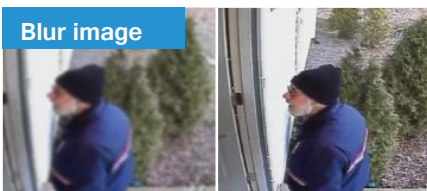

Blur image

The application trigger an alarm if someone deliberately or accidentally disturbed the lens focus or change the image Sharpness.