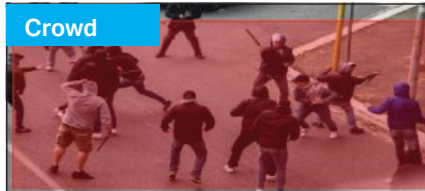

Crowd

The application estimates the density of people in pre-defined area, once the density crosses a certain limits or suddenly group of a people enter into in the pre-defined area, it triggers an event. Ideal for Retailers, Shopping Malls, Waiting Areas, Hospitals, Parking Zones, Silent Zones.