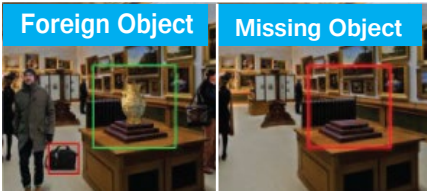

Foreign Object

Foreign: The application Detects object abandoned/left behind/ Suspicious Objects Left in Pre-defined Area. It triggers an event. Ideal for Public Transports, Museums, Art Galleries & Public Places
Missing : The application detects when a particular object was moved or removed from the desired drawn Virtual area, it trigger an event. Ideal for Museums, Warehouse, Art Gallery, Jewelry showroom.