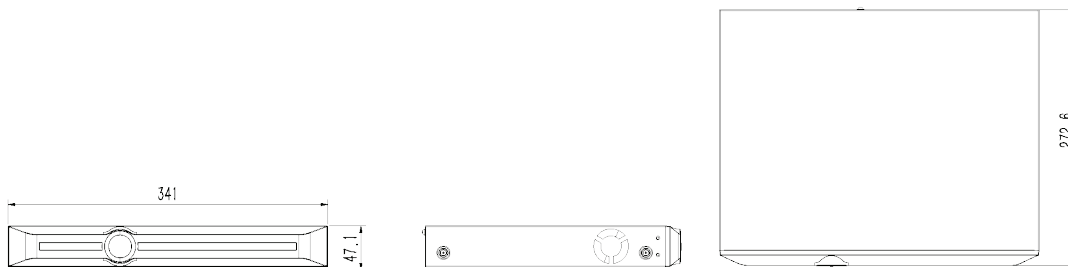

Technical Specifications

Model No.	AM-i220-UHD
External Port	
HDD	2 SATA ports, up to 10TB for a single HDD. The maximum HDD capacity varies with environment temperature
USB	2*USB2.0
HDMI	1*HDMI(supports up to 4K resolution output)
VGA	1*VGA
RJ-45	1*RJ-45, 10/100/1000 Mbps self-adaptive Ethernet port
SATA	2 SATA interface
Alarm I/O	4channel in; 1channel out
General Parameter	
UI Language	English
Power Supply	DC12V 3.3A
Power Consumption	<10W(HDD not included, idling)
NetWeight	1.6 kg
GrossWeight	3 kg
Boundary Dimensions	341(L)273(W)47(H)mm
Package Dimensions	415(L)140(W)375(H)mm
Operating Temperature	-10°C~+55°C
Operating Humidity	10%~90%RH
Storage Temperature	-10°C~+55°C
Storage Humidity	10%~90%RH

DIMENSIONS (Unit: mm)

Physical Interfaces