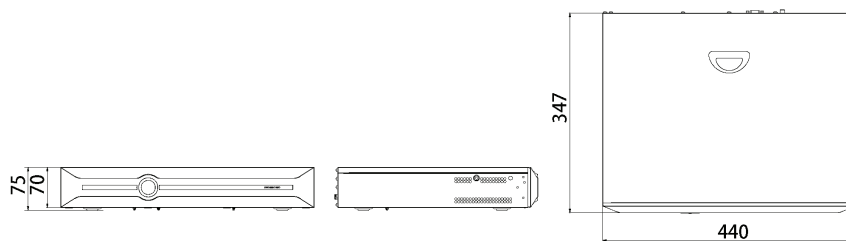

- S+265/H.265/S+264/H.264 video formats
- Connectable to the third-party network cameras
- Support live view, storage, and playback of the connected camera at up to 16MP resolution
- 1×HDMI and 1×VGA independent outputs
- HDMI Video output at up to 4K resolution
- 4 SATA interface, up to 10TB for 1 HDD
- 2×RJ45 self-adaptive 10/100/1000 Mbps network interface
- VCA detection alarm is supported
- Support cloud upgrade

Technical Specifications

Model No.	AM-i440-UHD
External Port	
HDD	4 SATA ports, up to 10 TB for a single HDD. The maximum HDD capacity varies with environment temperature
Disk Group	4 Disk Group
RAID	JBOD, RAID0, RAID1, RAID5, RAID6, RAID10
USB	1*USB2.0; 1*USB3.0
HDMI	1*HDMI(supports up to 4K resolution output)
VGA	1*VGA
RJ-45	2*RJ-45, 10/100/1000 Mbps self-adaptive Ethernet port
SATA	4 SATA interface
RS232	1*RS232
RS485	1*RS485
Alarm I/O	16channel in; 4channel out
General Parameter	
UI Language	English
Power Supply	DC 12V 5A
Power Consumption	< 15W(HDD not included, idling)
NetWeight	3.3 kg
GrossWeight	5.05 kg
Boundary Dimensions	440(L)347(W)75(H)mm
Package Dimensions	540(L)175(W)455(H)mm
Operating Temperature	-10°C~+55°C
Operating Humidity	10%~90%RH
Storage Temperature	-10°C~+55°C
Storage Humidity	10%~90%RH

DIMENSIONS (Unit: mm)

Physical Interfaces