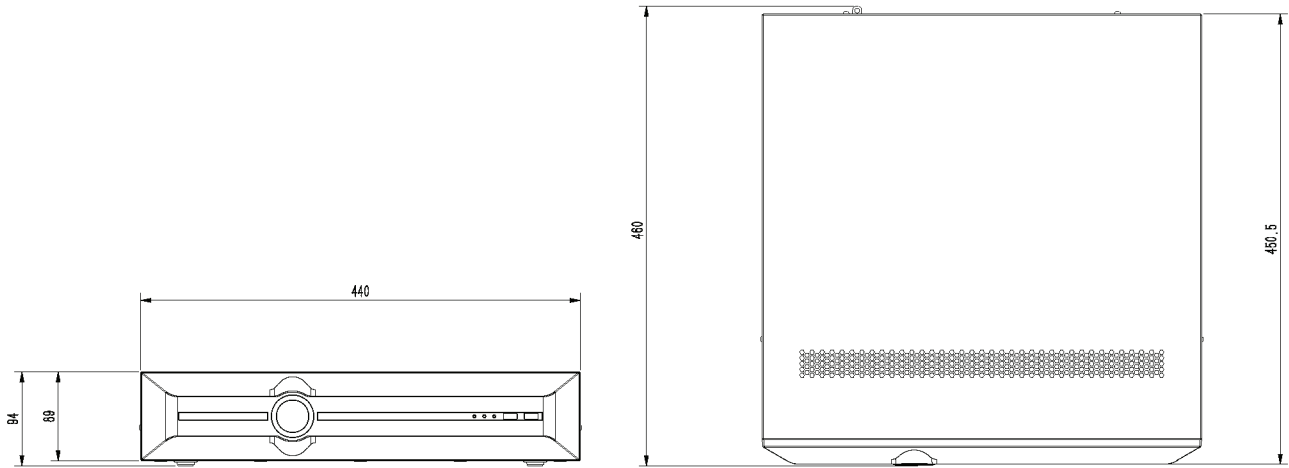

Technical Specifications

Model No.	AM-i840-UHD
Intelligent Analytics	
VCA Detection by Camera	Tripwire;Double Tripwire;Perimeter;Object Abandon;Object Missing;Loiter;Running;Parking;Heatmap;Lens Dignose;Scene Switch Dignose;Signal Abnormal Detection;Signal Loss Detection;Plate License Recognition;On Duty Detection;Crowd Detection;Parking guard;Safety Helmet Detection;Electric vehicle testing;People Counting;Link To Tracking;Fireworks detection;Environmental temperature measurement;Face Detection;Human body temperature measurement;Advanced Intelligence
VCA Search	Heatmap;Early-warning search;Behavior Search;Plate license search;Search safety helmet;Thermographic retrieval;Duty search;Electric vehicle retrieval;Facial search
External Port	
HDD	8 SATA ports, up to 10 TB for a single HDD. The maximum HDD capacity varies with environment temperature
Disk Group	8 Disk Group
RAID	JBOD, RAID0, RAID1, RAID5, RAID6, RAID10
eSATA	1eSATA
USB	2*USB2.0; 1*USB3.0
HDMI	2*HDMI(supports up to 4K resolution output)
VGA	2*VGA
RJ-45	2*RJ-45, 10/100/1000 Mbps self-adaptive Ethernet port
SATA	8 SATA interface
RS232	1*RS232
RS485	2*RS485
Alarm I/O	16channel in; 4channel out
General Parameter	
UI Language	English
Power Supply	100~240V AC
Power Consumption	< 18W(HDD not included, idling)
NetWeight	7.65Kg
GrossWeight	10.03Kg
Boundary Dimensions	440(L)460(W)94(H)mm
Package Dimensions	565(L)565(W)220(H)mm
Operating Temperature	-10°C~+55°C
Operating Humidity	10%~90%RH
Storage Temperature	-10°C~+55°C
Storage Humidity	10%~90%RH

Technical Specifications

Model No. **AM-i840-UHD**

DIMENSIONS (Unit: mm)

Physical Interfaces