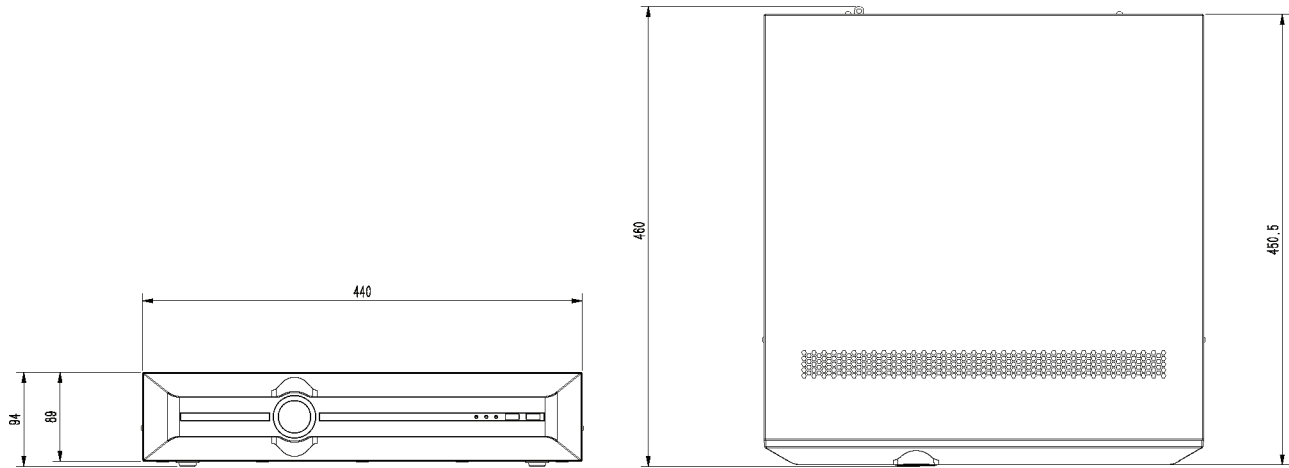

Technical Specifications

| Model No | AM-i880-UHD |
|------------------------------|---|
| Input | |
| Video Input | 80-ch |
| Max Resolution | 12MP |
| Two-way Audio Input | 1-ch, 3.5mm |
| Bandwidth | Income 320Mbps; Outgoing 320Mbps |
| Output | |
| HDMI/VGA Output | HDMI 2-ch, 3840x2160, 1920x1080, 1280x720, 1024x768, 1366x768, 1440x900, 1280x800 VGA 1-ch, 1920x1080, 1280x720, 1024x768, 1366x768, 1440x900, 1280x800 |
| Screen Split | 1/2/3/4/5/6/7/8/9/10/12/13/16/20A/20B/25/32/36/40/64 |
| Audio Output | 1x3.5mm, 1xBNC |
| Decoding | |
| Decoding Format | S+265/H.265/H.264 |
| Audio Compression | G.711A/G.711U/ADPCM/AAC |
| Recording Resolution | 12MP/8MP/6MP/5MP/4MP/3MP/1080P/UXGA/720P/VGA/4CIF/DCIF/2CIF/CIF/QCIF |
| Preview Capability | 3x12MP, 4x8MP, 4x6MP, 6x5MP, 8x4MP, 9x3MP, 16x1080P, 32x720P, 64x4CIF |
| Synchronous Playback | 3x12MP, 4x8MP, 4x6MP, 6x5MP, 8x4MP, 9x3MP, 16x1080P |
| Records Encryption | Yes |
| Hard Disk | |
| SATA | 8 SATA interface for 8 HDDs |
| Capacity | Up to 10TB for each HDD |
| eSATA Interface | 1 eSATA interface |
| Array Type | JBOD, RAID0/1/5/6/10 |
| External Interface | |
| Network Interface | 2xRJ45 self-adaptive 10/100/1000 Mbps network interface |
| USB Interface | 2xUSB 2.0, 1xUSB 3.0 |
| Serial Interface | 2xRS485, 1xRS232 |
| Alarm In/Out | 16/4 |
| Network | |
| Protocol | HTTP, HTTPS, TCP/IP, UDP, UPnP, ICMP, IGMP, DHCP, DNS, DDNS, NTP, SMTP, SSL, QoS, IPv4, IPv6, IP Filter, Telnet, SSH, RTSP, RTP, RTCP, ARP, SNMP, PPPOE, Multicast |
| System Compatibility | ONVIF (PROFILE S/T/G) |
| General | |
| Web Version | Web6 |
| Language | English |
| Operating Conditions | -10~55°C, 10%~90% RH |
| Power Supply | AC100~240V, 50/60HZ |
| Redundant Power | N/A |
| Consumption (without HDD) | ≤80W |
| Chassis | 2U |
| Dimensions | 94x440x460 mm (3.7x17.32x18.11 inch) |
| Weight (without HDD) | 7.2Kg (15.87lb) |

Technical Specifications

Model No. **AM-i880-UHD**

DIMENSIONS (Unit: mm)

Physical Interfaces