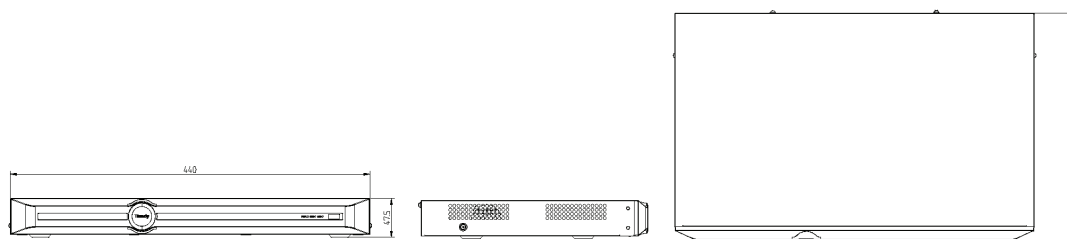

SMART RECORD
& PLAYBACK

RJ45 LAN

TRIGGER
ALARM

P2P CLOUD

Features :

- SS+265/H.265/S+264/H.264 video formats
- Connectable to the third-party network cameras
- Support live view, storage, and playback of the connected camera at up to 16MP resolution
- HDMI and VGA independent outputs
- HDMI Video output at up to 4K resolution
- 2 SATA interface, up to 10TB for 1 HDD
- 1×RJ45 self-adaptive 10/100/1000 Mbps network interface
- VCA detection alarm is supported
- Support cloud upgrade

Technical Specifications

Model No.	AM-i240-UHD
External Port	
HDD	2 SATA ports, up to 10TB for a single HDD. The maximum HDD capacity varies with environment temperature
USB	1*USB2.0; 1*USB3.0
HDMI	1*HDMI(supports up to 4K resolution output)
VGA	1*VGA
RJ-45	2*RJ-45, 10/100/1000 Mbps self-adaptive Ethernet port
SATA	2 SATA interface
RS232	1*RS232
RS485	1*RS485
Alarm I/O	16channel in; 4channel out
General Parameter	
UI Language	English
Power Supply	DC12V 3.3A
Power Consumption	< 15W(HDD not included, idling)
NetWeight	2.25 kg
GrossWeight	3.85 kg
Boundary Dimensions	440(L)277(W)47.5(H)mm
Package Dimensions	510(L)150(W)385(H)mm
Operating Temperature	-10°C~+55°C
Operating Humidity	10%~90%RH
Storage Temperature	-10°C~+55°C
Storage Humidity	10%~90%RH

DIMENSIONS (Unit: mm)

Physical Interfaces