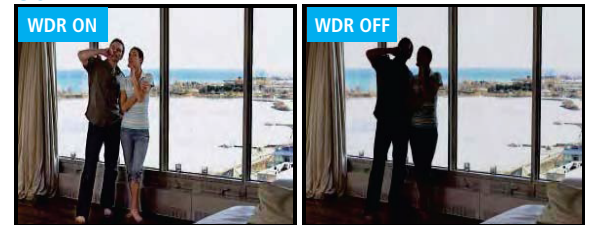

#### Features :

- Metal+Plastic Housing
- Up to 3840x2160@20fps
- S+265/H.265/H.264
- Min. illumination Color: 0.003Lux@F1.6
- 120dB WDR
- Smart IR, IR Range: 30m
- Support tripwire and perimeter
- Built-in Mic, SD Card Slot, Reset Button
- Operating Conditions -35°C~65°C, 0~95% RH
- POE, IP67, IK10